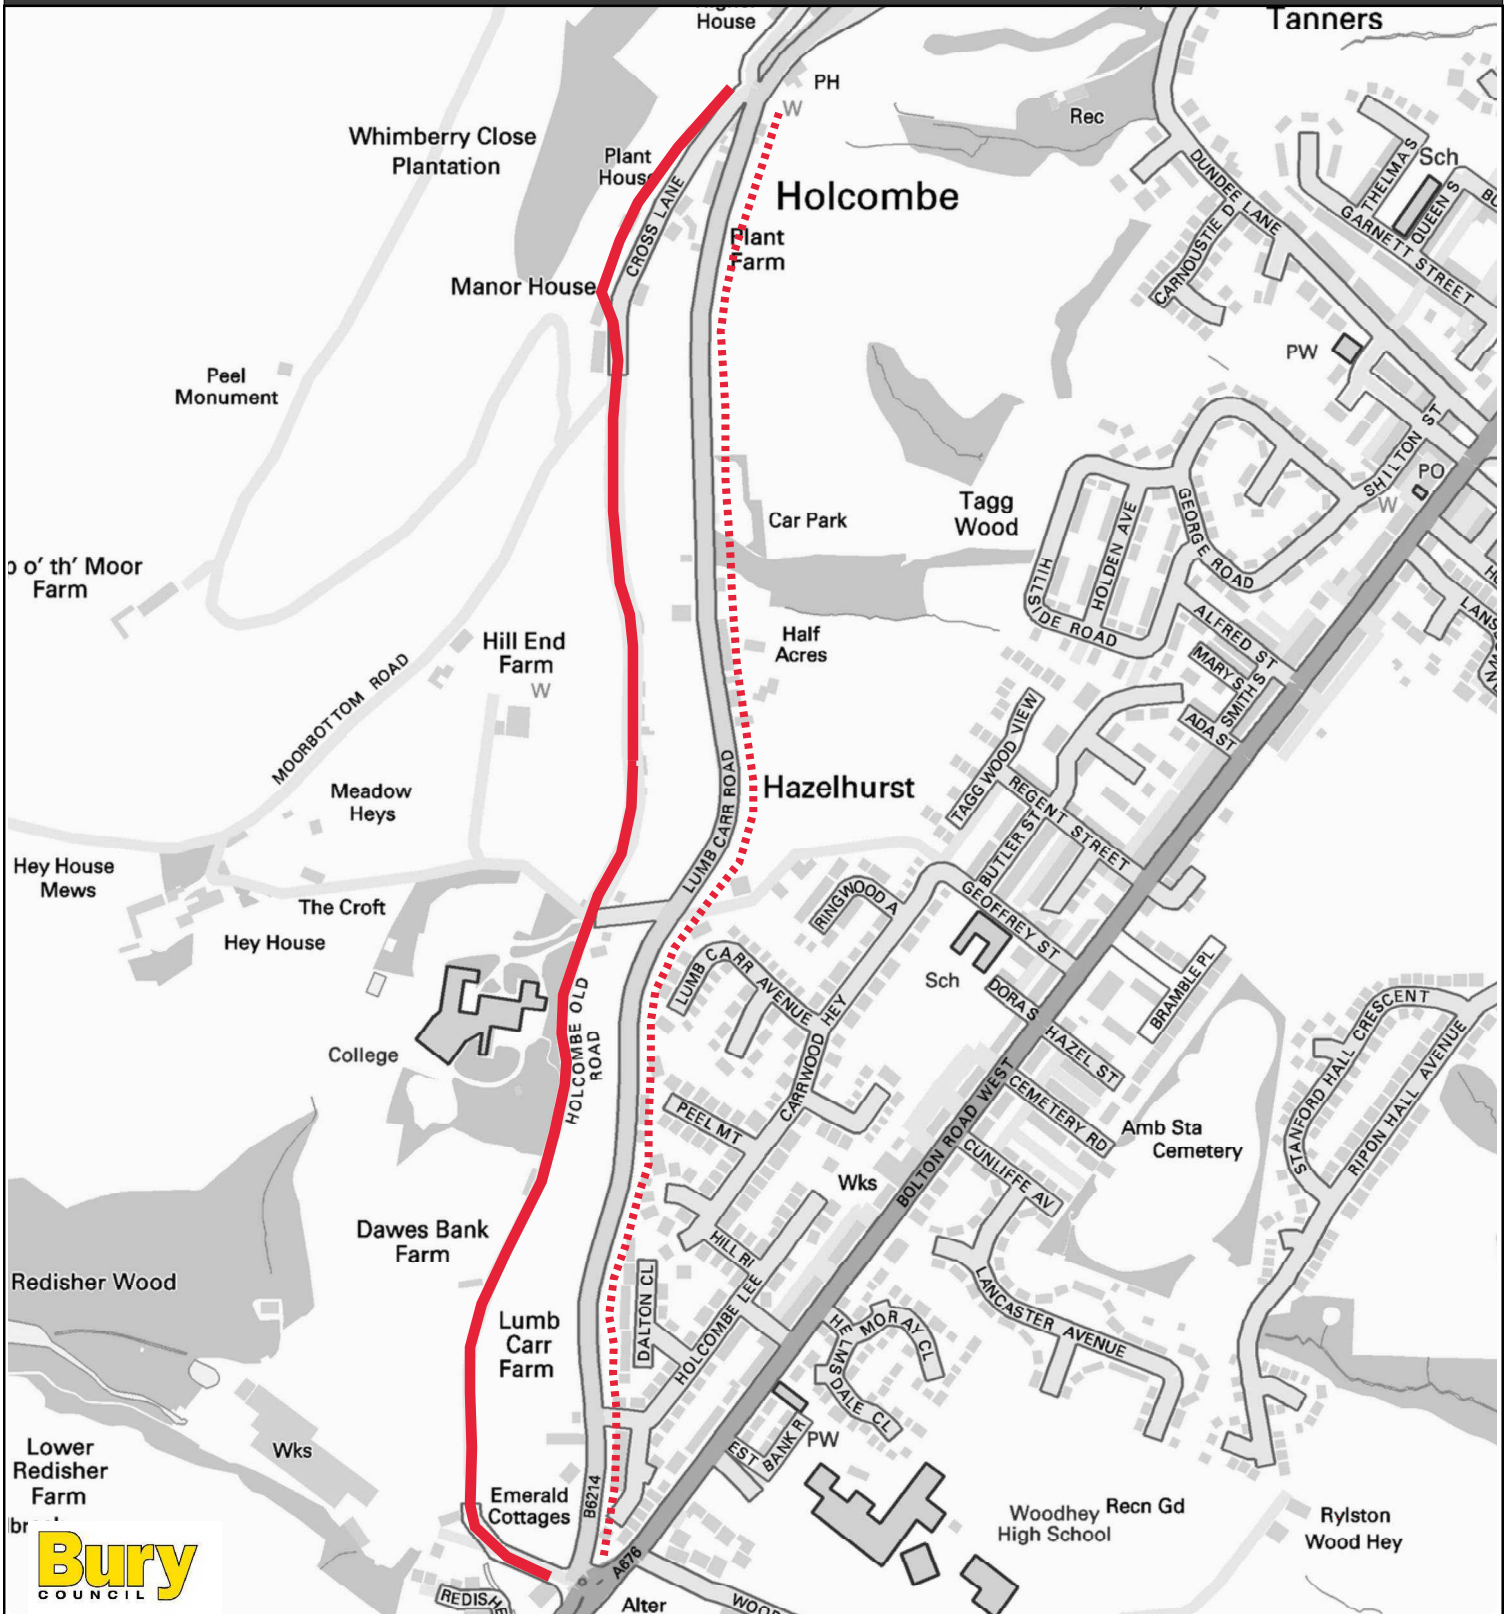

Temporary Restrictions - Holcombe Hill Area (Easter 2020)

User Name

Production Date: 09 Apr 2020

Scale 6500

when printed at A4

© Bury Council 2020

WML Update 18-07-2017

© Crown Copyright and Database Rights 2020. OS 100023063.

Notes ————— Temporary closure & No Waiting at Any time (both sides)

..... Temporary No Waiting at Any time (both sides)